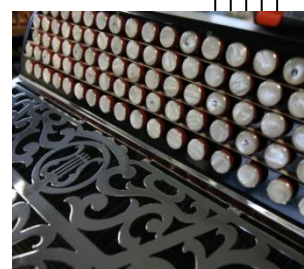

# Se desea un tango

Ein Tango ist gewünscht

**Willy Schmid**

arr. Markus Fink

**Besetzung:**

Akkordeon 1, 2, 3, 4, Electronium, Basso, Drums

Handharmonika 1, 2, 3, 4 ad lib.

**AME LYSS**

# Se desea un tango

Ein Tango ist gewünscht

Willy Schmid  
arr. Markus Fink

The musical score is arranged for accordion and drums. It consists of the following parts:

- Akk. 1:** Treble clef, 2/4 time signature. Starts with a *f* dynamic. Contains melodic lines with slurs and accents.
- Akk. 2:** Treble clef. Starts with a *mf* dynamic. Features a melodic line with a slur and an accent.
- Akk. 3:** Treble clef. Starts with a *f* dynamic. Contains a melodic line with a slur and an accent.
- Electr.:** Treble clef. Remains empty throughout the score.
- Akk. 4:** Treble clef. Starts with a *f* dynamic. Features a rhythmic accompaniment of chords with accents. Includes the instruction "simile" in the later measures.
- Basso:** Bass clef. Starts with a *f* dynamic. Features a rhythmic accompaniment of eighth notes with accents. Includes the instruction "simile" in the later measures.
- Drums:** Treble clef. Starts with a *f* dynamic. Features a rhythmic accompaniment of eighth notes with accents.

5

A1  
A2  
A3  
E  
A4  
B  
Dr

This system contains measures 5 through 8 of the musical score. It features seven staves: A1 (treble clef), A2 (treble clef), A3 (treble clef), E (treble clef), A4 (treble clef), B (bass clef), and Dr (drum set). The music is in a key with two flats and a 2/4 time signature. A large watermark 'SAMPLE' is overlaid diagonally across the page.